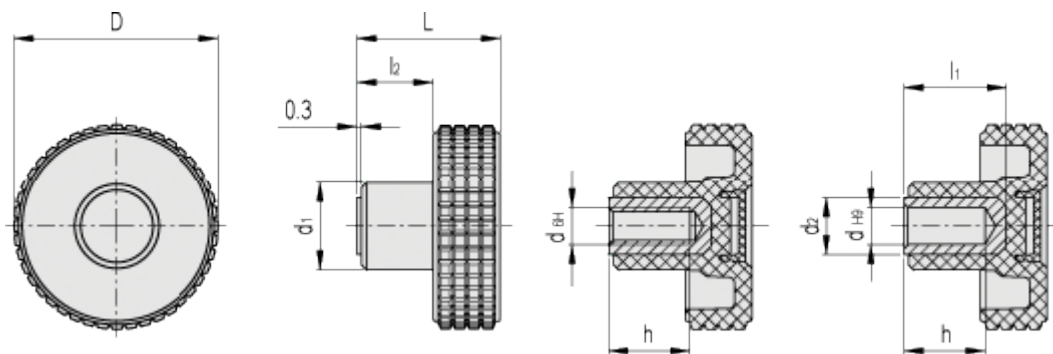

Data Sheet

Article number: 23020344264

Description: E+G Fingergreb MBT.50-B-M10-C4, yellow centre cap

Measures

$D = 50$

$d_1 = 20$

$d_2 = -$

$d_{H6} = M10$

$d_{H9} = -$

$h = 18$

$L = 33$

$l_1 = -$

$l_2 = 16$